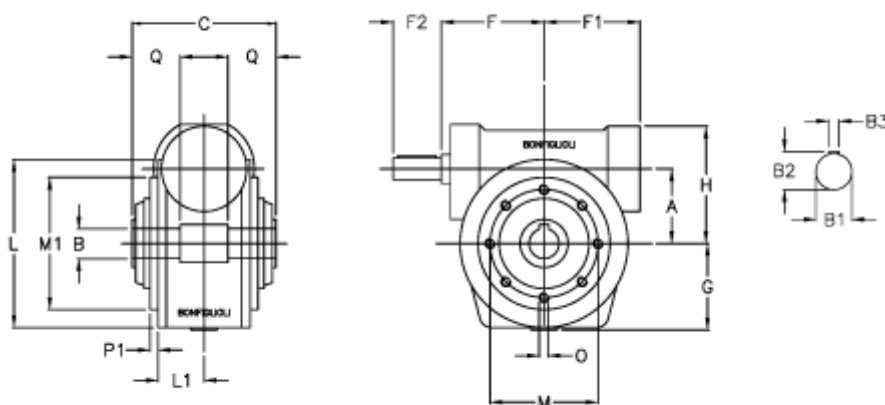

Article number: 3901250040700

Description: Worm gear with solid input shaft  
VF 250P-40-HS

## Measures

a	= 250.0	F1 = 318	O = M16x40
B	= 110	F2 = 110	P1 = 5.0
B1	= 55	g = 265	Q = 85.0
B2	= 59.0	H = 370	
B3	= 16	L = 450.0	
C	= 320	L1 = 310.0	
Description	= VF 250P-xx-HS	m = 400	
F	= 276.0	M1 = 350	